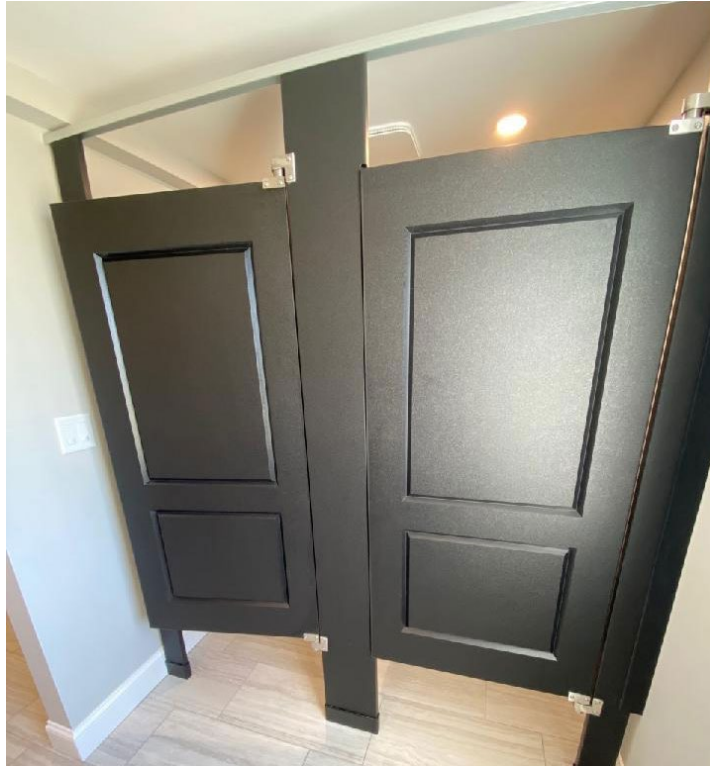

# NEWTON COUNTRY CLUB CHOOSES SCRANTON PRODUCTS® HINY HIDERS® PARTITIONS FOR GOLF LOCKER ROOM

**EXTERIOR PHOTO OF  
NEWTON COUNTRY  
CLUB**

The club's amenities boasted its excellence in all but one portion, the locker room, which needed to be re-assessed because of the constant moisture exposure. To elevate the country club's experience inside the main locker room to match the club's impressive amenities, Newton Country Club decided to replace their outdated and rusted metal restroom partitions with Scranton Products® Hiny Hiders® Partitions. When planning out the partition installation, Newton Country Club needed something with moisture resistance as well as added privacy without raising the budget and being able to engrave a design element with a raised panel look.