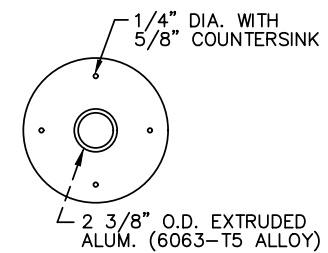

TUFFTEC BENCHES

BENCH LENGTH OPTIONS

25" - 60" Long: 2 Pedestals
61" - 96" Long: 3 Pedestals

PLAN VIEW

Benches are a maximum length of 96" and are created with 1.25" thick HDPE.

PEDESTALS

Available in black aluminum only.