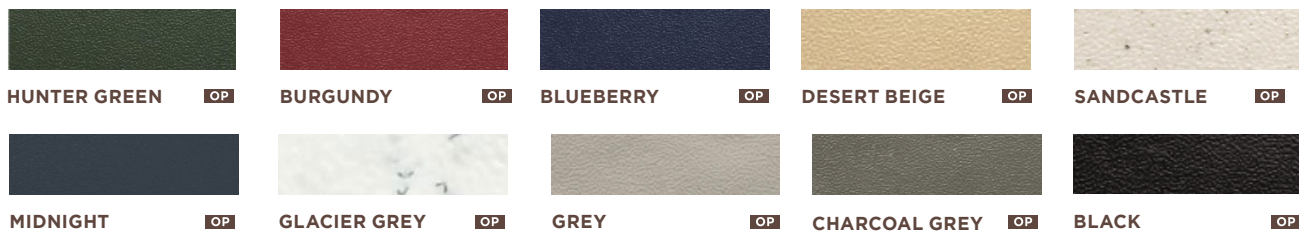

TUFFTEC BENCHES

BENCH LENGTH OPTIONS

25" - 60" Long: 2 Pedestals
61" - 96" Long: 3 Pedestals

PLAN VIEW

Benches are a maximum length of 96" and are created with 1.25" thick HDPE.

PEDESTALS

Available in black aluminum only.

ELEVATION

COLOR COLLECTION

Tufftec® Benches are available in a variety of popular designer colors to complement virtually any style or décor.

* Color matching is limited by printing process. Actual samples available and are recommended.

* Prior to color selections, special orders require extended lead time. Minimum order requirements of 250 frames apply with additional upcharges.