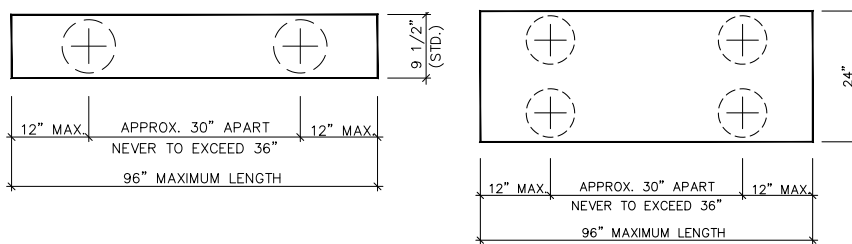

TUFFTEC BENCHES

BENCH LENGTH OPTIONS

25" - 60" Long: 2 Pedestals
61" - 96" Long: 3 Pedestals

PLAN VIEW

Benches are a maximum length of 96" and are created with 1.25" thick HDPE.

PEDESTALS

Available in black aluminum only.