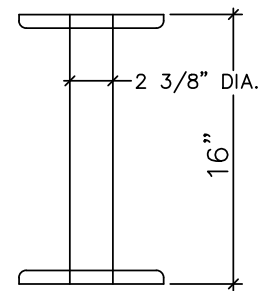

TUFFTEC BENCHES

BENCH LENGTH OPTIONS

25" - 60" Long: 2 Pedestals
61" - 96" Long: 3 Pedestals

PLAN VIEW

Benches are a maximum length of 96" and are created with 1.25" thick HDPE.

PEDESTALS

Available in black aluminum only.