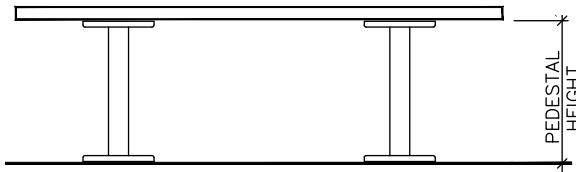

ELEVATION

COLOR COLLECTION

Tufftec® Benches are available in a variety of popular designer colors to complement virtually any style or décor.