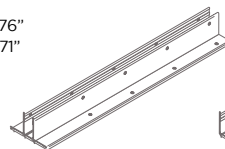

HARDWARE OPTIONS

SHOES

Plastic Pilaster

Stainless Steel

BRACKETS

Urinal & Hand Dryers Dividers:
Single/Double Ear Brackets

Plastic: 54"
Aluminum: 68", 71", 76"
Stainless Steel: 54", 71"

Sink Divider:

U Bracket
Plastic: 29"
Aluminum: 29"

Double Ear

Single Ear

U Bracket