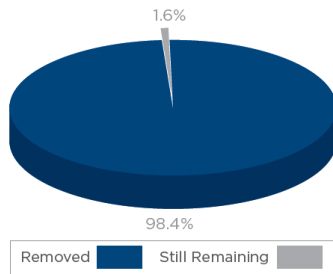

Supports Social Distancing

Naturally Germ Resistant*

Avoid Lines In & Out of the Restroom

Safer Protection

Mold, Mildew & Odor Resistant

NATURALLY GERM RESISTANT

After 24 hours, 98.4% of MRSA bacteria died off the surface of HDPE plastic without the use of any cleaning solutions.