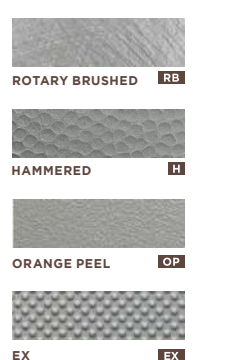

Two Color Engraving

The two color process is done by an inset in the partition and lockers.

PARTITIONS

Hiny Hiders Partitions®
Color: Black
Engraving: Custom Color, Blue/Black/Blue

LOCKERS

Tufftec Lockers®
Color: Black
Engraving: Black/White/Black

INSET COLORS

- 1 Beige, Green, Beige
- 2 Blue, Yellow, Blue
- 3 Green, Beige, Green
- 4 Yellow, Red, Yellow
- 5 Black, White, Black

One Color Engraving

Engraving is done directly on the partitions and lockers.

Hiny Hiders Partitions®
Color: Custom Orange

PARTITIONS

- Offered in 27 colors, 4 textures

SIGNATURE DOOR PANEL ENGRAVINGS

COLORS

TEXTURES

CUSTOM COLORS AVAILABLE UPON REQUEST.
*Minimum order requirements may apply.

LOCKERS

- Offered in 9 colors in a Orange Peel texture

CUSTOM COLORS AVAILABLE UPON REQUEST.
*Minimum order requirements may apply.

Tufftec Lockers®
Color: Grey