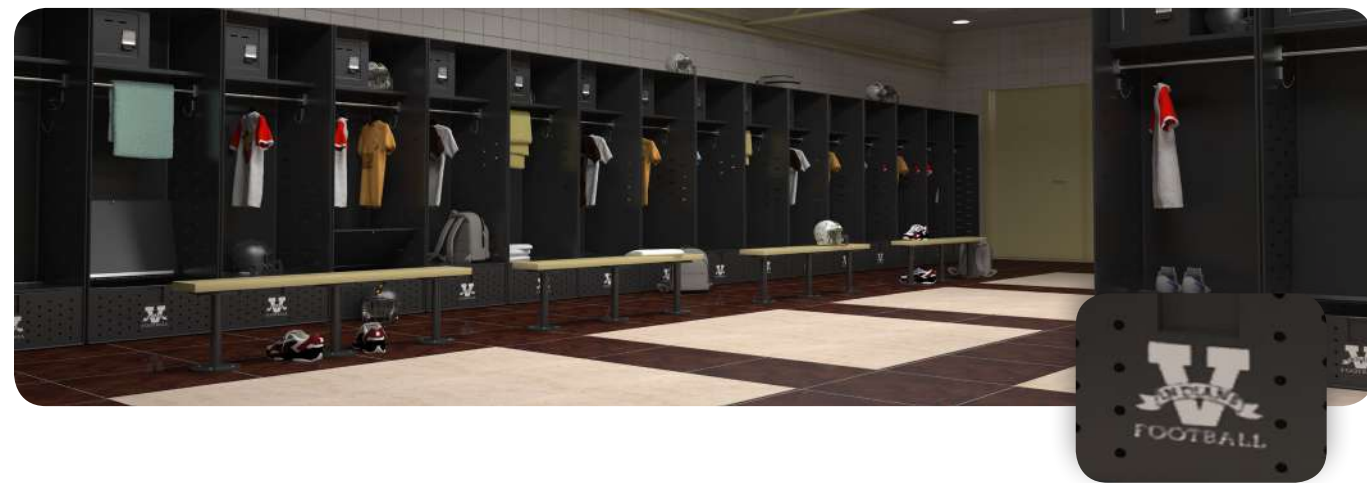

UNLOCK YOUR CREATIVITY

MAKE YOUR BRAND **STAND-OUT**

MAKE YOUR TEAM LOGO **STAND-OUT**

We are proud to showcase our engraving work at famed Wrigley Field, home of the Chicago Cubs.

BATHROOM PARTITIONS
LOCKERS
LOCKER ROOM BENCHES
SHOWER CUBICLES
DRESSING COMPARTMENTS
VANITIES

Hiny Hiders Partitions
Color: Black, Texture: Ex, Engraving: One-Color Process

ENGRAVING

ENGRAVING

MAKE IT YOUR OWN

We have installed our engraved partitions and lockers in locations such as Wrigley Field, Oklahoma State University, Venise High School and more. Our unique engraving process can be utilized in both the locker and restroom areas. Our logo and text engraving service in conjunction with our products not only adds eye appeal but provides opportunity for brand awareness, advertising, and team pride.

Two Color Engraving

The two color process is done by an inset in the partition and lockers.

PARTITIONS

Hiny Hiders Partitions®
Color: Black
Engraving: Custom Color, Blue/Black/Blue

LOCKERS

Tufftec Lockers®
Color: Black
Engraving: Black/White/Black

LOCKERS

- Offered in 9 colors in a Orange Peel texture

CUSTOM COLORS AVAILABLE UPON REQUEST.
*Minimum order requirements may apply.

Tufftec Lockers®
Color: Grey