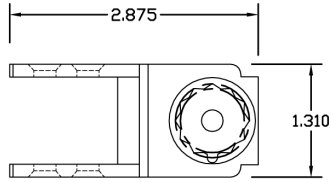

## Regal Hinge System

Shown is the aluminum Regal hinge assembly. The kit comes complete with (4) Regal hinges, (2) Left hand plates, (2) Right hand plates, (4) Female cam bushings, (1) dummy pin, (1) Cam insert, and Fasteners. Colors available: Frost