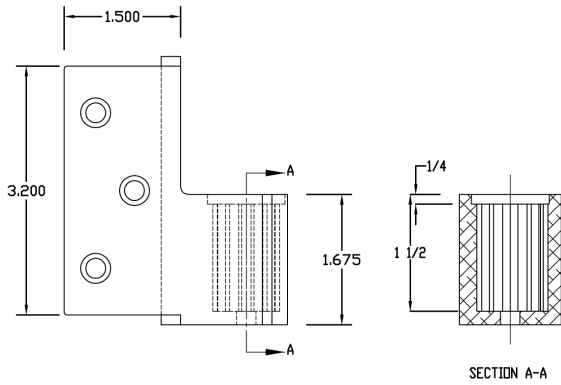

## Regal Hinge System

Shown is the aluminum Regal hinge assembly. The kit comes complete with (4) Regal hinges, (2) Left hand plates, (2) Right hand plates, (4) Female cam bushings, (1) dummy pin, (1) Cam insert, and Fasteners. Colors available: Frost