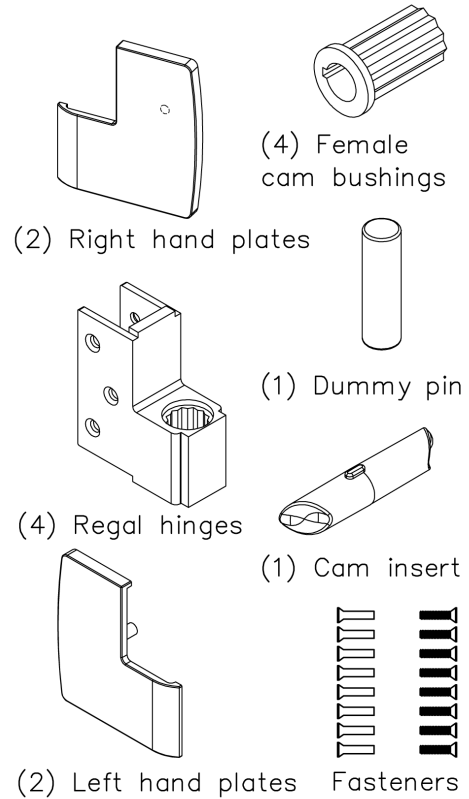

## Regal Hinge System

Shown is the aluminum Regal hinge assembly. The kit comes complete with (4) Regal hinges, (2) Left hand plates, (2) Right hand plates, (4) Female cam bushings, (1) dummy pin, (1) Cam insert, and Fasteners. Colors available: Frost

Regal Hinge

Slider Latch

Regal & Slider Latch comes in Frost.

NOTE: Job-Specific Specifications for all orders are located on shop drawing layouts.

(Drawings are not to scale)