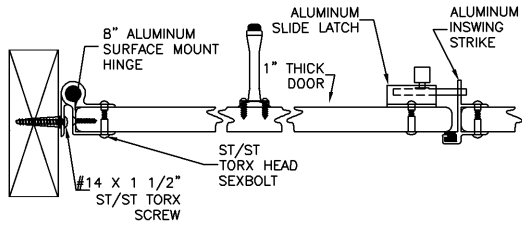

HINGES

8" Surface Mount Hinge Direct Wall Mount

PLAN ELEVATION - INSWING