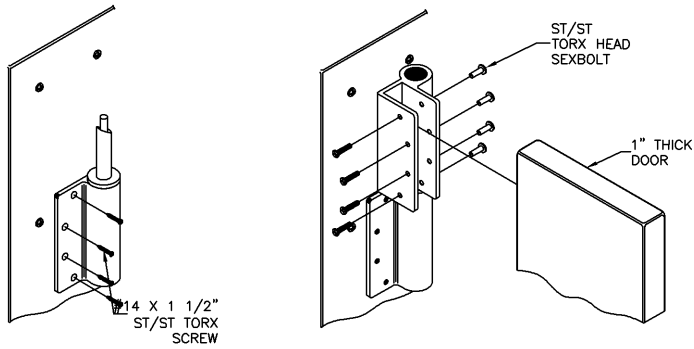

PLAN ELEVATION - OUTSWING

Surface Mounted Hinge Installation Instructions

Use Scranton Products Installation Instructions Booklet for attachment.

NOTE: Job-Specific Specifications for all orders are located on shop drawing layouts.

(Drawings are not to scale)