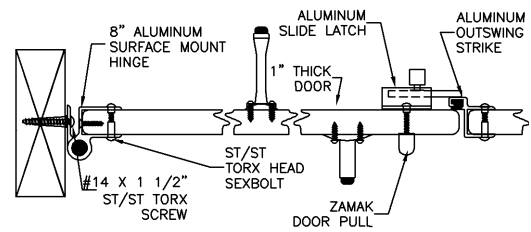

PLAN ELEVATION - OUTSWING

Surface Mounted Hinge Installation Instructions

Use Scranton Products Installation Instructions Booklet for attachment.

NOTE: Job-Specific Specifications for all orders are located on shop drawing layouts.

(Drawings are not to scale)