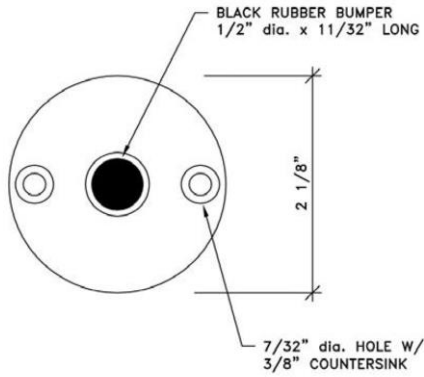

## Wall Stop

TOP VIEW

ISOMETRIC VIEW

FRONT VIEW

NOTES:

Shown is the chrome plated zamak wall stop as supplied by Scranton Products.

NOTE: Job-Specific specifications for all orders are located on shop drawing layouts (Drawings are not to scale)