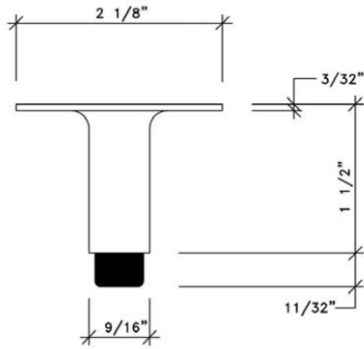

## Wall Stop

TOP VIEW

ISOMETRIC VIEW

FRONT VIEW

NOTES:

Shown is the chrome plated zamak wall stop as supplied by Scranton Products.

NOTE: Job-Specific specifications for all orders are located on shop drawing layouts (Drawings are not to scale)