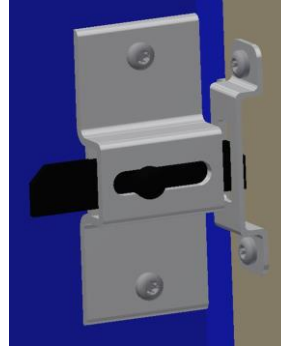

DOOR HARDWARE

Latch System

SLIDE LATCH & KEEPER

SLIDE LATCH & FLAT MOUNT KEEPER

Flat mount keepers are available to mount to side panels, posts or walls.

NOTES:

For emergency access, mount the angled edge of the slide latch at the top of the keeper. To release the latch, pull up on the bottom of the door.