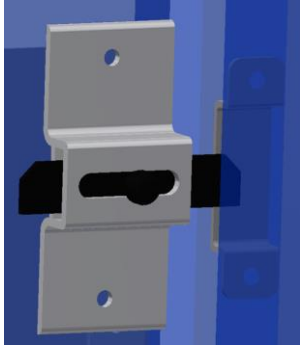

DOOR HARDWARE

Latch System

SLIDE LATCH & KEEPER

SLIDE LATCH & FLAT MOUNT KEEPER

Flat mount keepers are available to mount to side panels, posts or walls.

NOTES:

For emergency access, mount the angled edge of the slide latch at the top of the keeper. To release the latch, pull up on the bottom of the door.