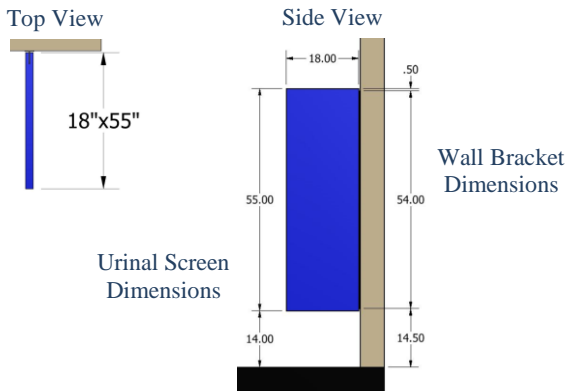

SCREENS

Urinal Screen Elevations

WALL HUNG 18" x 42"

WALL HUNG 24" x 42"

WALL HUNG 18" x 55"

WALL HUNG 24" x 55"

NOTES:

Urinal screens mount to the wall with Aluminum Continuous T Brackets. Brackets are provided at 54" length only. Field cutting is required for 42" urinal screens (cut bracket to 41")

NOTE: Job-Specific specifications for all orders are located on shop drawing layouts (Drawings are not to scale)

Patent Pending