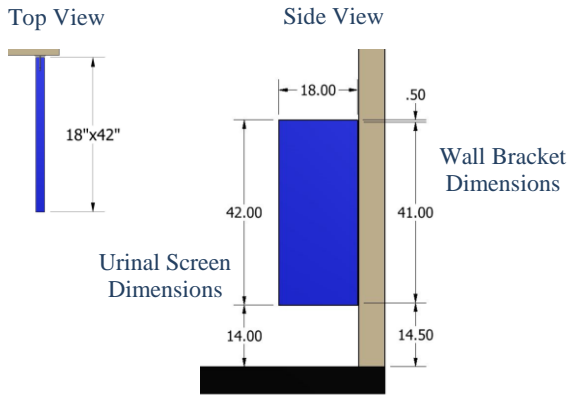

SCREENS

Urinal Screen Elevations

WALL HUNG 18" x 42"

WALL HUNG 24" x 42"

WALL HUNG 18" x 55"

WALL HUNG 24" x 55"

NOTES:

Urinal screens mount to the wall with Aluminum Continuous T Brackets. Brackets are provided at 54" length only. Field cutting is required for 42" urinal screens (cut bracket to 41")

NOTE: Job-Specific specifications for all orders are located on shop drawing layouts (Drawings are not to scale)

Patent Pending