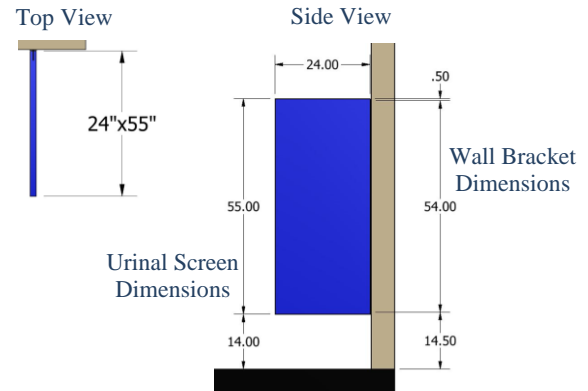

SCREENS

Urinal Screen Elevations

WALL HUNG 18" x 42"

WALL HUNG 24" x 42"

WALL HUNG 18" x 55"

WALL HUNG 24" x 55"

NOTES:

Urinal screens mount to the wall with Aluminum Continuous T Brackets. Brackets are provided at 54" length only. Field cutting is required for 42" urinal screens (cut bracket to 41")

NOTE: Job-Specific specifications for all orders are located on shop drawing layouts (Drawings are not to scale)

Patent Pending