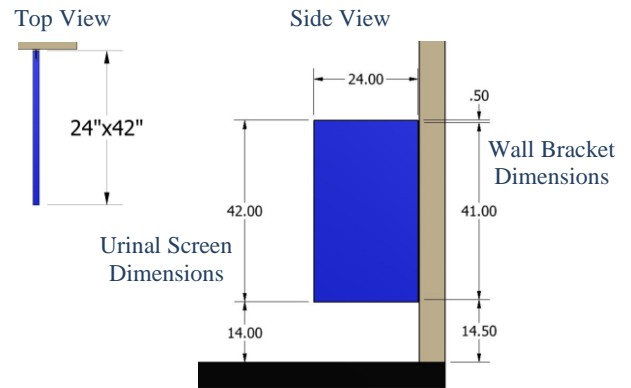

SCREENS

Urinal Screen Elevations

WALL HUNG 18" x 42"

WALL HUNG 24" x 42"

WALL HUNG 18" x 55"

WALL HUNG 24" x 55"

NOTES:

Urinal screens mount to the wall with Aluminum Continuous T Brackets. Brackets are provided at 54" length only. Field cutting is required for 42" urinal screens (cut bracket to 41")